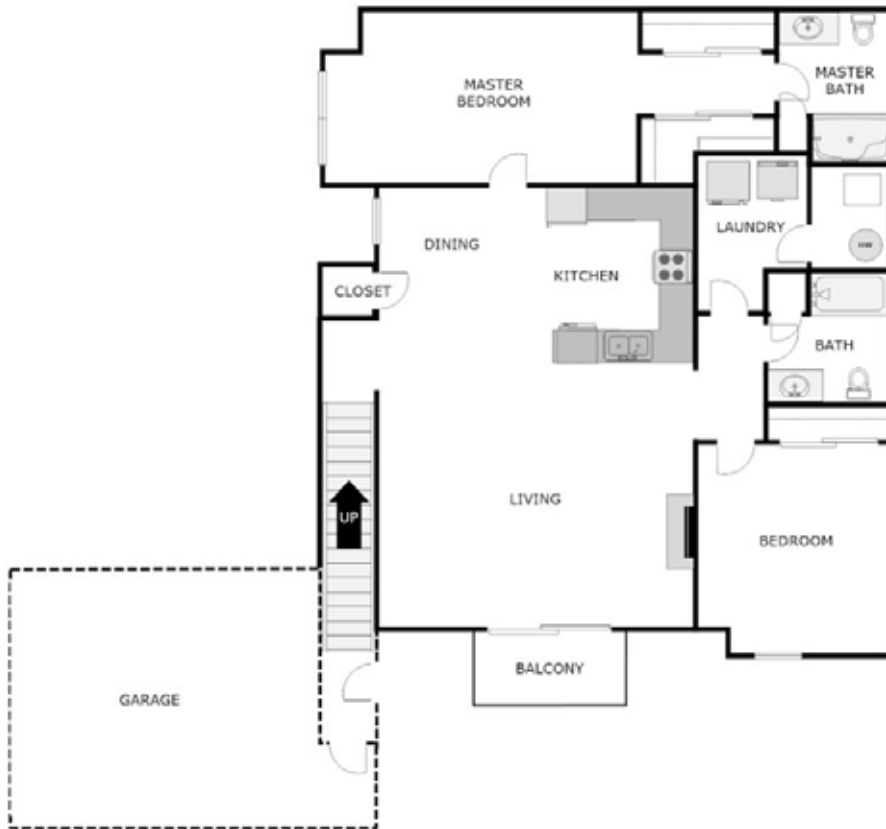

2 Bedroom 2 Bath Apartment

1,552 Sq. Ft.

RENT

DEPOSIT

DATE AVAILABLE

NOTES

Meadowlarkestatesliving.com

relax, enjoy, live!